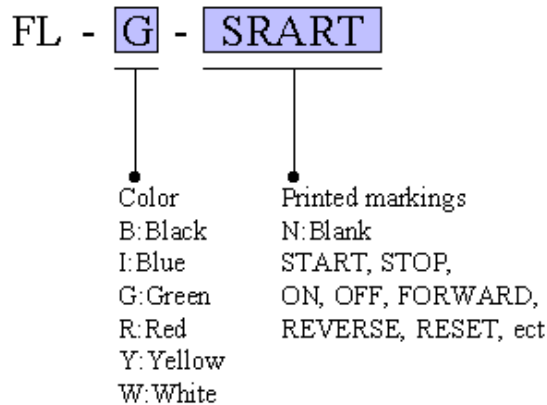

FOR SPARE LENS

a) Flat head lens