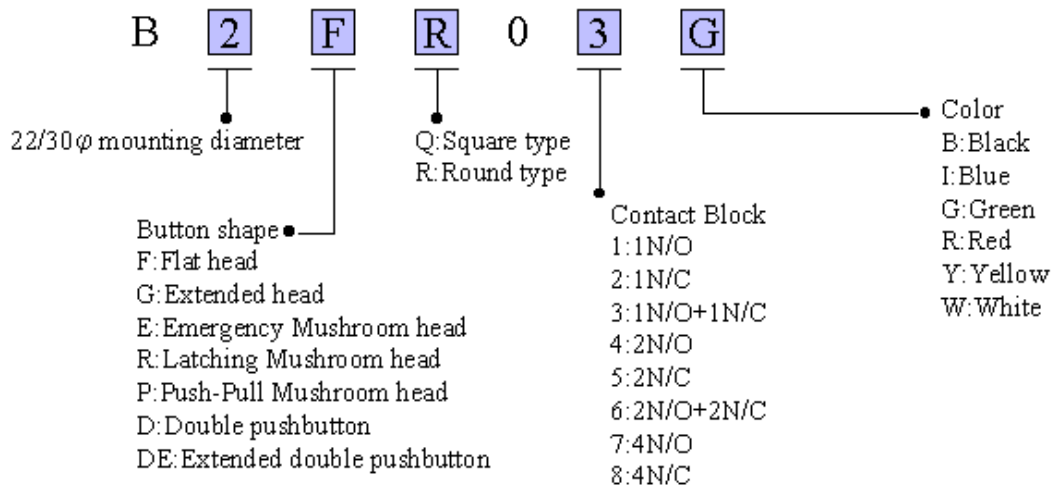

PUSH BUTTON WITHOUT ILLUMINATION

TYPE		APPEARANCE	DIMENSIONS	REMARKS
FLAD HEAD	Round type		Model : JPB-22F(R) 	CONTACT BLOCK FITTED COB01:1N/O COB02:1N/C COB03:1N/O + 1N/C COB04:2N/O COB05:2N/C COB06:2N/O + 2N/C COB07:4N/O COB08:4N/C AVAILABLE COLOR OF LENS Black Blue Green Red Yellow White
	Square type		Model : JPB-22F(Q) 	
EXTENDED HEAD	Round type		Model : JPB-22G(R) 	AVAILABLE MARKING PRINTED ON LENS ON, OFF, FORWARD, REVERSE, START, STOP, RESET, ↑, etc Other special markings can be available only upon customer's request and minimum quantity.
	Square type		Model : JPB-22G(Q) 	
EMERGENCY MUSHROOM HEAD	Round type		Model : JEPB-22(R) 	CONTACT BLOCK FITTED COB01:1N/O COB02:1N/C COB03:1N/O + 1N/C COB04:2N/O COB05:2N/C COB06:2N/O + 2N/C COB07:4N/O COB08:4N/C AVAILABLE COLOR OF PUSH – BUTTON Green Red Yellow
	Square type		Model : JEPB-22(Q) 	

TYPE		APPEARANCE	DIMENSIONS	REMARKS	
LATCHED MUSHROOM HEAD	Round type		Model : JRPB-22(R) 	CONTACT BLOCK FITTED COB01:1N/O COB02:1N/C COB03:1N/O + N/C COB04:2N/O COB05:2N/C COB06:2N/O +2N/C COB07:4N/O COB08:4N/C AVAILABLE COLOR OF PUSH BUTTON Red	
	Square type		Model : JRPB-22(Q) 		
PUSH-PULL MUSHROOM HEAD	Round type		Model : JPPB-22(R) 		
	Square type		Model : JPPB-22(Q) 		
DOUBLE PUSH BUTTON	Standard type		Model : JDPB-22 		CONTACT BLOCK FITTED COB01: 1N/O COB02: 1N/C COB03: 1N/O + 1N/C COB04: 2N/O COB05: 2N/C COB06: 2N/O + 2N/C COB07: 4N/O COB08: 4N/C AVAILABLE COLOR OF CENTRAL LENS Red Yellow White DUSTPROOF&WATERPROOF SILICON BOOT (IP65) AVAILABLE MARKINGS ON, OFF; 1.0; START, STOP
	Extended Red Button type		Model : JDPB-22E 		

FOR NON-ILLUMINATED PUSHBUTTONS

FOR SPARE LENS

a) Flat head lens

b) Illuminated pushbutton lens